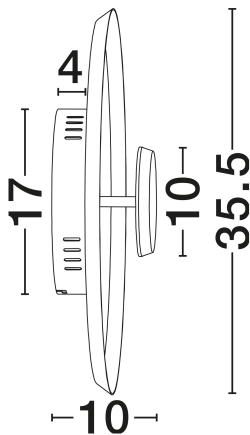

NOVA LUCE

PRODUCT DATASHEET

Version: 001

PRODUCT PHOTOGRAPH

TECHNICAL DRAWING

GENERAL INFORMATION

Product Code	9248187
Collection	Indoor
Product Category	Ceiling
Product Family	Dorell
Mounting Location	Ceiling
Application Environment	Indoor
Specifications	N/A

DIMENSION & WEIGHT

LxWxH (cm)	D: 35.5 H: 10
Cut Out (cm)	N/A
Weight (Kgr)	1.2

MATERIAL & COLOR

Product Color	Brown
Body Material	Steel, Aluminium &Acrylic

APPLICATION & MOUNTING

Ambient Working Temp.	Max 45°C
Type of Protection	IP20
Dimmable	No
Type of Dimming	N/A
Mounting type	Surface
Mounting Depth (cm)	N/A
Led Module Replaceable	No
Light Source	LED

Power (Nominal)	14W
Input voltage (Nominal)	220-240V
Mains Frequency	50/60Hz

PHOTOMETRICAL DATA

Luminous Flux	757lm
Color Temperature	2700-3000-4000K
Light Color (Designation)	WW - NW

WARRANTY

Warranty	3 Years
----------	----------------