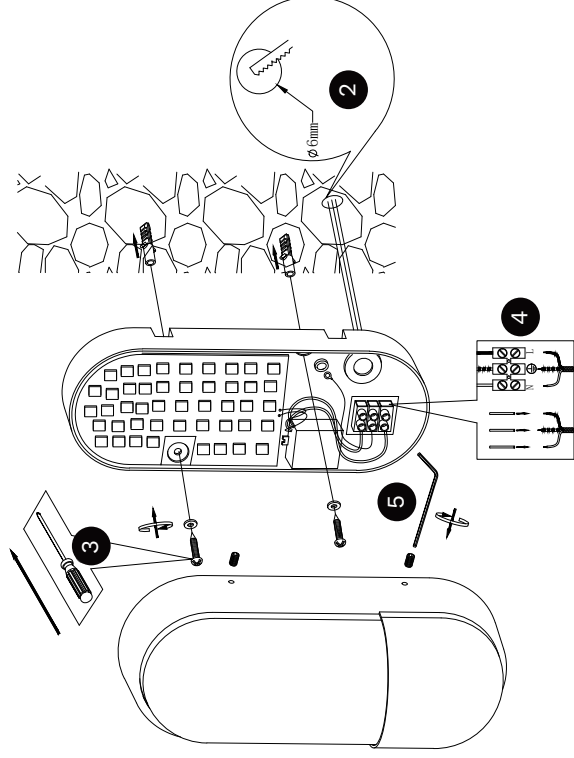

NOVA LUCE

9050700 9050701

1

Turn off the general switch

6

Turn on the general switch

1. Turn off general switch
2. Drill holes apply plastic anchors
3. Apply screws
4. Connect the wires
5. Apply the side screws
6. Turn on the general switch