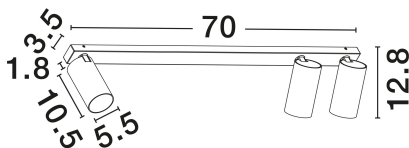

NOVA LUCE

PRODUCT DATASHEET

Version: 001

PRODUCT PHOTOGRAPH

GENERAL INFORMATION

Product Code	9030912
Collection	Indoor
Product Category	Ceiling
Product Family	Oso
Mounting Location	Ceiling
Application Environment	Indoor
Specifications	N/A

DIMENSION & WEIGHT

LxWxH (cm)	L: 70 W: 3.5 H: 10.5
Cut Out (cm)	N/A
Weight (Kgr)	0.9

MATERIAL & COLOR

Product Color	Sandy Black
Body Material	Aluminium

TECHNICAL DRAWING

APPLICATION & MOUNTING

Ambient Working Temp.	Max 45°C
Type of Protection	IP20
Dimmable	Yes
Type of Dimming	N/A
Mounting type	Surface
Mounting Depth (cm)	N/A
Led Module Replaceable	Yes
Light Source	GU10

Power (Nominal)	3x10W
Input voltage (Nominal)	100-240V
Mains Frequency	50/60Hz

PHOTOMETRICAL DATA

Luminous Flux	N/A
Color Temperature	N/A
Light Color (Designation)	N/A

WARRANTY

Warranty	3 Years
----------	----------------