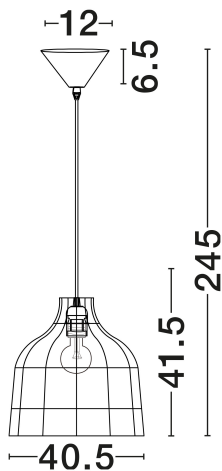

NOVA LUCE

PRODUCT DATASHEET

Version: 001

PRODUCT PHOTOGRAPH

TECHNICAL DRAWING

GENERAL INFORMATION

Product Code	9586656
Collection	Indoor
Product Category	Suspension
Product Family	Solita
Mounting Location	Ceiling
Application Environment	Indoor
Specifications	N/A

DIMENSION & WEIGHT

LxWxH (cm)	D: 40.5 H: 245
Cut Out (cm)	N/A
Weight (Kgr)	1

MATERIAL & COLOR

Product Color	Honey & Sandy Black
Body Material	Rattan & Steel

APPLICATION & MOUNTING

Ambient Working Temp.	Max 45°C
Type of Protection	IP20
Dimmable	Yes
Type of Dimming	N/A
Mounting type	Surface
Mounting Depth (cm)	N/A
Led Module Replaceable	Yes
Light Source	E27

Power (Nominal)	1x12W
Input voltage (Nominal)	100-240V
Mains Frequency	50/60Hz

PHOTOMETRICAL DATA

Luminous Flux	N/A
Color Temperature	N/A
Light Color (Designation)	N/A

WARRANTY

Warranty	3 Years
----------	----------------