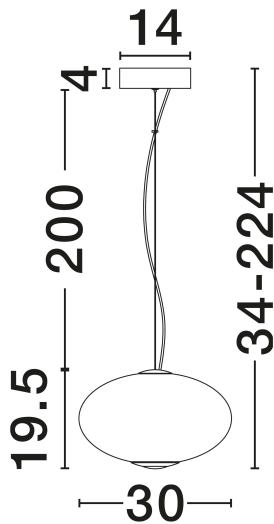

## PRODUCT PHOTOGRAPH

## TECHNICAL DRAWING

## DIMENSION & WEIGHT

LxWxH (cm)	D: 30 H: 224
Cut Out (cm)	N/A
Weight (Kgr)	2.5

### PHOTOMETRICAL DATA

Luminous Flux	<b>660lm</b>
Color Temperature	<b>3000K</b>
Light Color (Designation)	<b>Warm White</b>