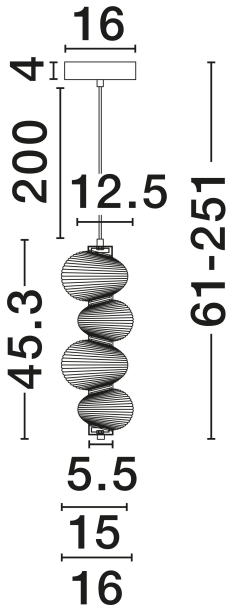

NOVA LUCE

PRODUCT DATASHEET

Version: 001

PRODUCT PHOTOGRAPH

TECHNICAL DRAWING

GENERAL INFORMATION

Product Code	9009184
Collection	Indoor
Product Category	Suspension
Product Family	Leda
Mounting Location	Ceiling
Application Environment	Indoor
Specifications	N/A

DIMENSION & WEIGHT

LxWxH (cm)	D: 16 H: 251
Cut Out (cm)	N/A
Weight (Kgr)	1.8

MATERIAL & COLOR

Product Color	Gradient Amber & Glossy Light Gold
Body Material	Glass & Metal

APPLICATION & MOUNTING

Ambient Working Temp.	Max 45°C
Type of Protection	IP20
Dimmable	Yes
Type of Dimming	Triac
Mounting type	Surface
Mounting Depth (cm)	N/A
Led Module Replaceable	No
Light Source	LED

Power (Nominal)	15W
Input voltage (Nominal)	220-240V
Mains Frequency	50/60Hz

PHOTOMETRICAL DATA

Luminous Flux	900lm
Color Temperature	3000K
Light Color (Designation)	Warm White

WARRANTY

Warranty	3 Years
----------	----------------