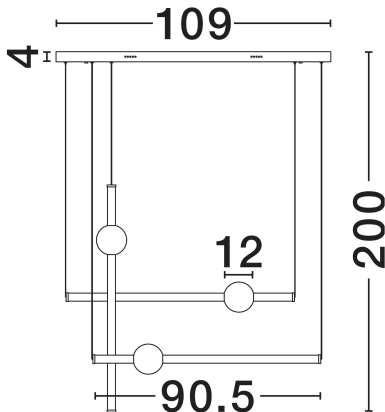

NOVA LUCE

PRODUCT DATASHEET

Version: 001

PRODUCT PHOTOGRAPH

TECHNICAL DRAWING

GENERAL INFORMATION

Product Code	9054453
Collection	Indoor
Product Category	Suspension
Product Family	Neutron
Mounting Location	Wall
Application Environment	Indoor
Specifications	N/A

DIMENSION & WEIGHT

LxWxH (cm)	L: 109 W: 20 H: 200
Cut Out (cm)	N/A
Weight (Kgr)	5.5

MATERIAL & COLOR

Product Color	Gold
Body Material	Aluminium & Acrylic

APPLICATION & MOUNTING

Ambient Working Temp.	Max 45°C
Type of Protection	IP20
Dimmable	Yes
Type of Dimming	Triac
Mounting type	Surface
Mounting Depth (cm)	N/A
Led Module Replaceable	No
Light Source	LED

Power (Nominal)	59W
Input voltage (Nominal)	220-240V
Mains Frequency	50/60Hz

PHOTOMETRICAL DATA

Luminous Flux	3687lm
Color Temperature	3000K
Light Color (Designation)	Warm White

WARRANTY

Warranty	3 Years
----------	----------------