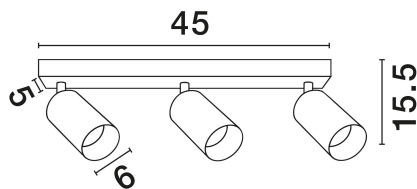

NOVA LUCE

PRODUCT DATASHEET

Version: 001

PRODUCT PHOTOGRAPH

GENERAL INFORMATION

Product Code	9011537
Collection	Indoor
Product Category	Ceiling
Product Family	Reig
Mounting Location	Ceiling
Application Environment	Indoor
Specifications	N/A

DIMENSION & WEIGHT

LxWxH (cm)	L: 45 W: 5 H: 15.5
Cut Out (cm)	N/A
Weight (Kgr)	0.7

MATERIAL & COLOR

Product Color	Sandy White
Body Material	Aluminium

TECHNICAL DRAWING

APPLICATION & MOUNTING

Ambient Working Temp.	Max 45°C
Type of Protection	IP20
Dimmable	Yes
Type of Dimming	N/A
Mounting type	Surface
Mounting Depth (cm)	N/A
Led Module Replaceable	Yes
Light Source	GU10

Power (Nominal)	3 x 10W
Input voltage (Nominal)	100-240V
Mains Frequency	50/60Hz

PHOTOMETRICAL DATA

Luminus Flux	N/A
Color Temperature	N/A
Light Color (Designation)	N/A

WARRANTY

Warranty	3 Years
----------	----------------