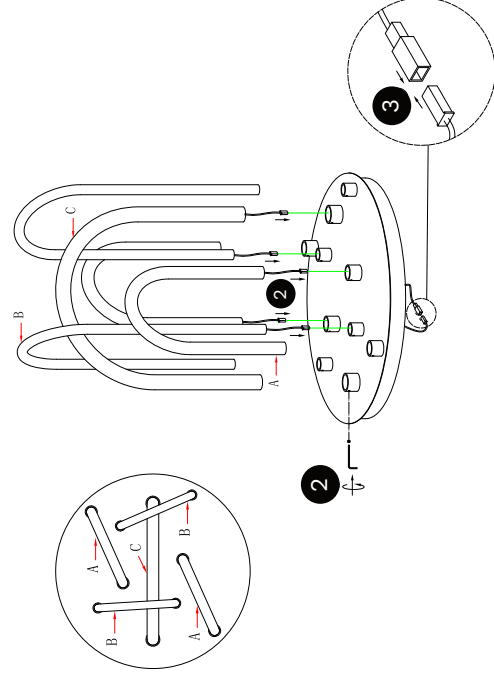

NOVA LUCE

9100152

Turn off the general switch

Turn on the general switch

1. Turn off general switch
2. Apply the elements with the nut
 3. connect the wires
4. Drill holes apply plastic anchors with screws
 5. apply the side screws
 6. Turn on the general switch