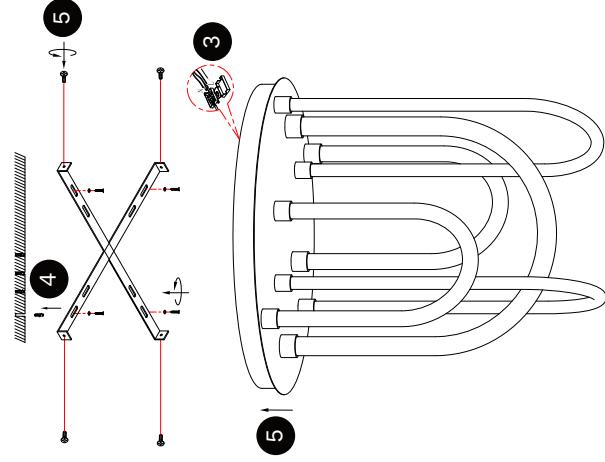

NOVA LUCE

9100152

Turn off the general switch

Turn on the general switch

1. Turn off general switch
2. Apply the elements with the nut
 3. connect the wires
4. Drill holes apply plastic anchors with screws
 5. apply the side screws
 6. Turn on the general switch