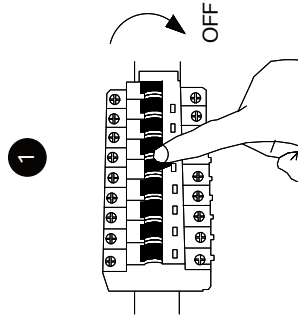

NOVA LUCE

9100152

Turn off the general switch

Turn on the general switch

1. Turn off general switch
2. Apply the elements with the nut
 3. connect the wires
4. Drill holes apply plastic anchors with screws
 5. apply the side screws
 6. Turn on the general switch