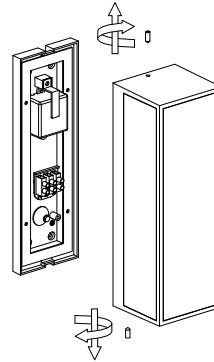

NOVA LUCE

9030632 9030633

1

Turn off the general switch

2

Untie side screws & remove lid

3

Install cable & apply anchors with screws to make base stable

4

Apply the lid by tiding up the side screws

5

Turn on the general switch

6