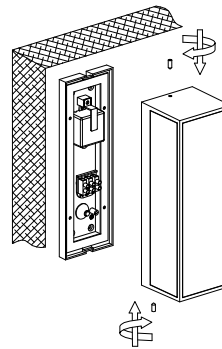

NOVA LUCE

9030632 9030633

1

Turn off the general switch

2

Untie side screws & remove lid

3

Install cable & apply anchors with screws to make base stable

4

Apply the lid by tiding up the side screws

5

Turn on the general switch

6