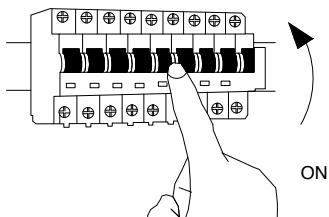

NOVA LUCE

9030632 9030633

1

Turn off the general switch

2

Untie side screws & remove lid

3

Install cable & apply anchors with screws to make base stable

4

Apply the lid by tiding up the side screws

5

Turn on the general switch

6