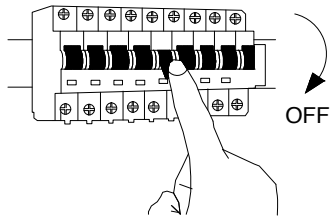

NOVA LUCE

9030632 9030633

1

Turn off the general switch

2

Untie side screws & remove lid

3

Install cable & apply anchors with screws to make base stable

4

Apply the lid by tiding up the side screws

5

Turn on the general switch

6