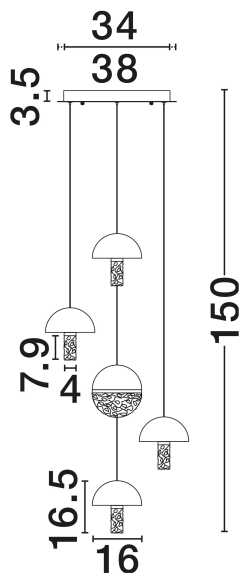

NOVA LUCE

PRODUCT DATASHEET

Version: 001

PRODUCT PHOTOGRAPH

TECHNICAL DRAWING

GENERAL INFORMATION

| | |
|-------------------------|------------|
| Product Code | 9214175 |
| Collection | Indoor |
| Product Category | Suspension |
| Product Family | Dorin |
| Mounting Location | Ceiling |
| Application Environment | Indoor |
| Specifications | N/A |

DIMENSION & WEIGHT

| | |
|--------------|--------------|
| LxWxH (cm) | D: 46 H: 150 |
| Cut Out (cm) | N/A |
| Weight (Kgr) | 6.3 |

MATERIAL & COLOR

| | |
|---------------|---|
| Product Color | Black & Brass Gold & Clear, White Cloud |
| Body Material | Marble & Metal & Glass |

| | |
|-------------------------|-----------------|
| Power (Nominal) | 30W |
| Input voltage (Nominal) | 220-240V |
| Mains Frequency | 50/60Hz |

PHOTOMETRICAL DATA

| | |
|---------------------------|-------------------|
| Luminous Flux | 2168lm |
| Color Temperature | 2700K |
| Light Color (Designation) | Warm White |