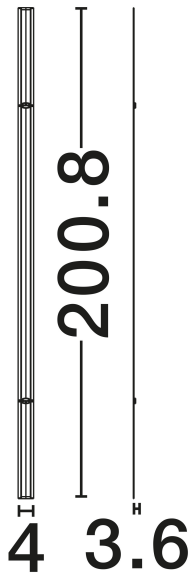

NOVA LUCE

PRODUCT DATASHEET

Version: 001

PRODUCT PHOTOGRAPH

TECHNICAL DRAWING

GENERAL INFORMATION

Product Code	9980616
Collection	Indoor
Product Category	Ceiling
Product Family	Invento
Mounting Location	Wall
Application Environment	Indoor
Specifications	N/A

DIMENSION & WEIGHT

LxWxH (cm)	L: 200.8 W: 4 H: 3.6
Cut Out (cm)	N/A
Weight (Kgr)	0

MATERIAL & COLOR

Product Color	White
Body Material	Aluminium

APPLICATION & MOUNTING

Ambient Working Temp.	Max 45°C
Type of Protection	IP20
Dimmable	No
Type of Dimming	N/A
Mounting type	Surface
Mounting Depth (cm)	N/A
Led Module Replaceable	No
Light Source	LED

Power (Nominal)	46W
Input voltage (Nominal)	220-240V
Mains Frequency	50/60Hz

PHOTOMETRICAL DATA

Luminous Flux	3200lm
Color Temperature	3000K
Light Color (Designation)	Warm White

WARRANTY

Warranty	3 Years
----------	----------------