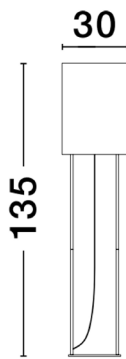

NOVA LUCE

PRODUCT DATASHEET

Version: 001

PRODUCT PHOTOGRAPH

TECHNICAL DRAWING

GENERAL INFORMATION

Product Code	9043301
Collection	Decorative
Product Category	Floor
Product Family	Leith
Mounting Location	N/A
Application Environment	Indoor

DIMENSION & WEIGHT

LxWxH (cm)	D: 30 H: 135
Cut out (cm)	N/A
Weight (Kgr)	2.6

MATERIAL & COLOR

Product Color	Black
Body Material	Natural Wood

APPLICATION & MOUNTING

Ambient Working Temp.	Max 45 oC
Type of Protection	IP20
Dimmable	Depends on the lamp
Type of Dimming (Optional)	N/A
Mounting type	N/A
Mounting Depth (cm)	N/A
Led Module Replaceable	Yes
Light Source	LED E27

Power (Nominal)	Depends on the lamp
Input voltage (Nominal)	220-240Vac
Mains Frequency	50/60Hz

PHOTOMETRICAL DATA

Luminous Flux	Depends on the lamp
Color Temperature	Depends on the lamp
Light Color (Designation)	N/A