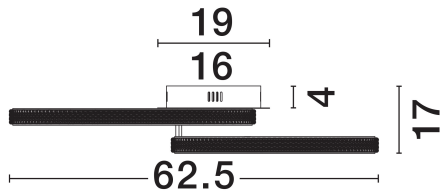

NOVA LUCE

PRODUCT DATASHEET

Version: 001

PRODUCT PHOTOGRAPH

GENERAL INFORMATION

Product Code	9481094
Collection	Indoor
Product Category	Ceiling
Product Family	Nager
Mounting Location	Wall
Application Environment	Indoor
Specifications	N/A

DIMENSION & WEIGHT

LxWxH (cm)	L: 62.5 W: 41.5 H: 17
Cut Out (cm)	N/A
Weight (Kgr)	1.8

MATERIAL & COLOR

Product Color	Sandy Black
Body Material	Aluminium & Acrylic

TECHNICAL DRAWING

APPLICATION & MOUNTING

Ambient Working Temp.	Max 45°C
Type of Protection	IP20
Dimmable	No
Type of Dimming	N/A
Mounting type	Surface
Mounting Depth (cm)	N/A
Led Module Replaceable	No
Light Source	LED

Power (Nominal)	28W
Input voltage (Nominal)	220-240V
Mains Frequency	50/60Hz

PHOTOMETRICAL DATA

Luminous Flux	1681lm
Color Temperature	3000K
Light Color (Designation)	Warm White

WARRANTY

Warranty	3 Years
----------	----------------