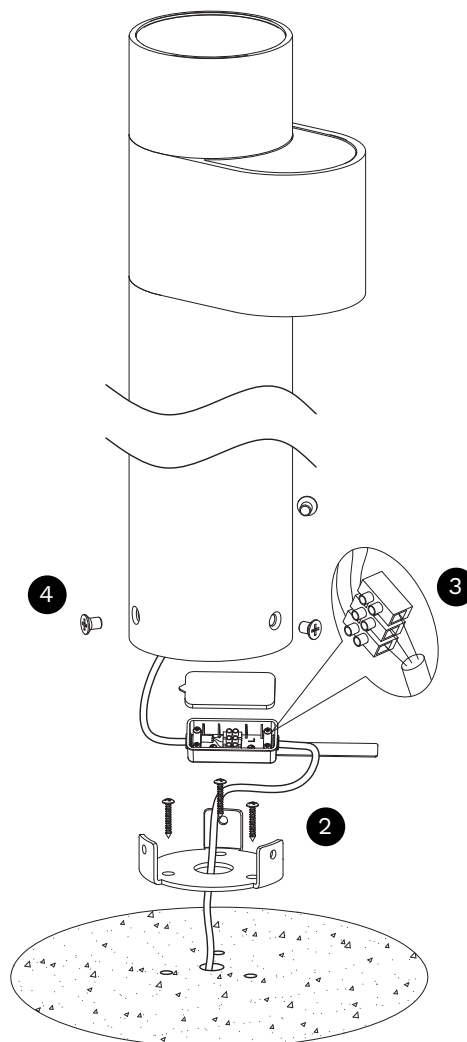

NOVA LUCE

9002871 9002872

Turn off the general switch

Turn on the general switch

1. Turn off general switch
2. Drill a holes, apply plastic anchors with screws
3. Connect the wires
4. Apply screws
5. Turn on the general switch