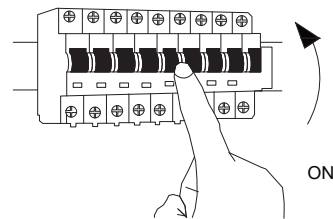

NOVA LUCE

9215800 9215801
9215802

1

Turn off the general switch

2

Drill holes & apply plastic anchors
With screws

3

Connect the wires

4

Apply the side screws

5

Turn on the general switch