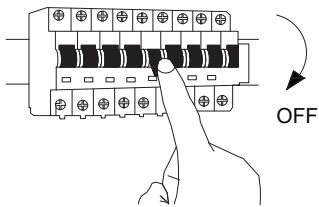

NOVA LUCE

9215800 9215801
9215802

1

Turn off the general switch

2

Drill holes & apply plastic anchors
With screws

3

Connect the wires

4

Apply the side screws

5

Turn on the general switch