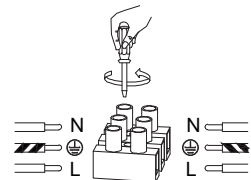

NOVA LUCE

9215800 9215801
9215802

1

Turn off the general switch

2

Drill holes & apply plastic anchors
With screws

3

Connect the wires

4

Apply the side screws

5

Turn on the general switch