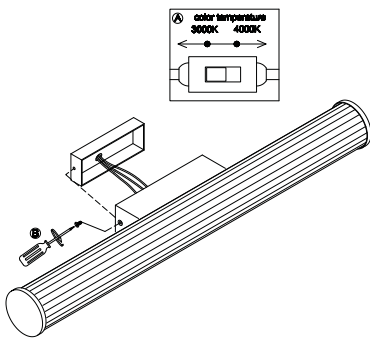

NOVA LUCE

9215800 9215801
9215802

1

Turn off the general switch

2

Drill holes & apply plastic anchors
With screws

3

Connect the wires

4

Apply the side screws

5

Turn on the general switch