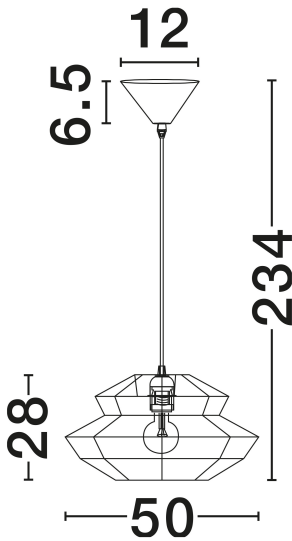

TECHNICAL DRAWING

GENERAL INFORMATION

Product Code	9586641
Collection	Indoor
Product Category	Suspension
Product Family	Nua
Mounting Location	Ceiling
Application Environment	Indoor
Specifications	N/A

DIMENSION & WEIGHT

LxWxH (cm)	D: 50 H: 234
Cut Out (cm)	N/A
Weight (Kgr)	1.1

MATERIAL & COLOR

Product Color	Natural & Sandy Black
Body Material	Rope & Steel

APPLICATION & MOUNTING

Ambient Working Temp.	Max 45°C
Type of Protection	IP20
Dimmable	Yes
Type of Dimming	N/A
Mounting type	Surface
Mounting Depth (cm)	N/A
Led Module Replaceable	Yes
Light Source	E27

NOVA LUCE S.A

Schimatari Viotias
32009, Greece

+30 22620 58 121
+30 22620 56 743

info@novaluce.com
www.novaluce.com