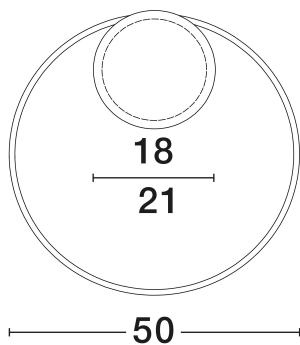

NOVA LUCE

PRODUCT DATASHEET

Version: 001

PRODUCT PHOTOGRAPH

GENERAL INFORMATION

Product Code	9348073
Collection	Indoor
Product Category	Ceiling
Product Family	Fuline
Mounting Location	Ceiling
Application Environment	Indoor
Specifications	N/A

DIMENSION & WEIGHT

LxWxH (cm)	D: 50 H: 5
Cut Out (cm)	N/A
Weight (Kgr)	1.4

MATERIAL & COLOR

Product Color	Sandy Black
Body Material	Aluminium & Acrylic

TECHNICAL DRAWING

APPLICATION & MOUNTING

Ambient Working Temp.	Max 45°C
Type of Protection	IP20
Dimmable	Yes
Type of Dimming	Triac
Mounting type	Surface
Mounting Depth (cm)	N/A
Led Module Replaceable	No
Light Source	LED

Power (Nominal)	32W
Input voltage (Nominal)	220-240V
Mains Frequency	50/60Hz

PHOTOMETRICAL DATA

Luminous Flux	2320lm
Color Temperature	3000K
Light Color (Designation)	Warm White

WARRANTY

Warranty	3 Years
----------	----------------