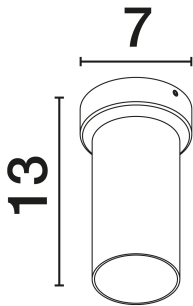

NOVA LUCE

PRODUCT DATASHEET

Version: 001

PRODUCT PHOTOGRAPH

TECHNICAL DRAWING

GENERAL INFORMATION

Product Code	9030911
Collection	Indoor
Product Category	Ceiling
Product Family	Oso
Mounting Location	Ceiling
Application Environment	Indoor
Specifications	N/A

DIMENSION & WEIGHT

LxWxH (cm)	D: 7 H: 13
Cut Out (cm)	N/A
Weight (Kgr)	0.24

MATERIAL & COLOR

Product Color	Sandy White
Body Material	Aluminium

APPLICATION & MOUNTING

Ambient Working Temp.	Max 45°C
Type of Protection	IP20
Dimmable	Yes
Type of Dimming	N/A
Mounting type	Surface
Mounting Depth (cm)	N/A
Led Module Replaceable	Yes
Light Source	GU10

Power (Nominal)	1x10W
Input voltage (Nominal)	100-240V
Mains Frequency	50/60Hz

PHOTOMETRICAL DATA

Luminous Flux	N/A
Color Temperature	N/A
Light Color (Designation)	N/A

WARRANTY

Warranty	3 Years
----------	----------------