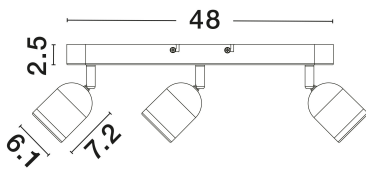

NOVA LUCE

PRODUCT DATASHEET

Version: 001

PRODUCT PHOTOGRAPH

TECHNICAL DRAWING

GENERAL INFORMATION

Product Code	9555817
Collection	Indoor
Product Category	Bathroom
Product Family	Orson
Mounting Location	Ceiling
Application Environment	Indoor
Specifications	N/A

DIMENSION & WEIGHT

LxWxH (cm)	L: 48 W: 8 H: 9.7
Cut Out (cm)	N/A
Weight (Kgr)	0.85

MATERIAL & COLOR

Product Color	Sandy Black
Body Material	Metal

APPLICATION & MOUNTING

Ambient Working Temp.	Max 45°C
Type of Protection	IP44
Dimmable	Yes
Type of Dimming	N/A
Mounting type	Surface
Mounting Depth (cm)	N/A
Led Module Replaceable	Yes
Light Source	GU10