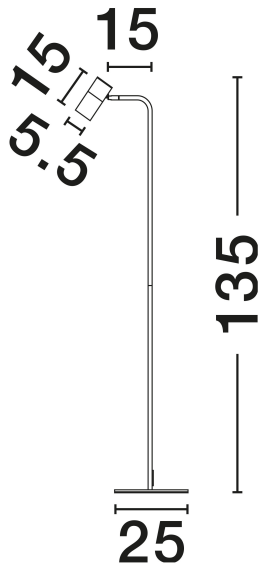

NOVA LUCE

PRODUCT DATASHEET

Version: 001

PRODUCT PHOTOGRAPH

TECHNICAL DRAWING

GENERAL INFORMATION

Product Code	9010226
Collection	Indoor
Product Category	Floor
Product Family	Pongo
Mounting Location	Floor
Application Environment	Indoor
Specifications	N/A

DIMENSION & WEIGHT

LxWxH (cm)	L: 25 H: 135
Cut Out (cm)	N/A
Weight (Kgr)	1

MATERIAL & COLOR

Product Color	Sandy Black & Gold
Body Material	Aluminium

APPLICATION & MOUNTING

Ambient Working Temp.	Max 45°C
Type of Protection	IP20
Dimmable	Yes
Type of Dimming	N/A
Mounting type	Surface
Mounting Depth (cm)	N/A
Led Module Replaceable	Yes
Light Source	GU10

Power (Nominal)	1x10W
Input voltage (Nominal)	100-240V
Mains Frequency	50/60Hz

PHOTOMETRICAL DATA

Luminous Flux	N/A
Color Temperature	N/A
Light Color (Designation)	N/A

WARRANTY

Warranty	3 Years
----------	----------------