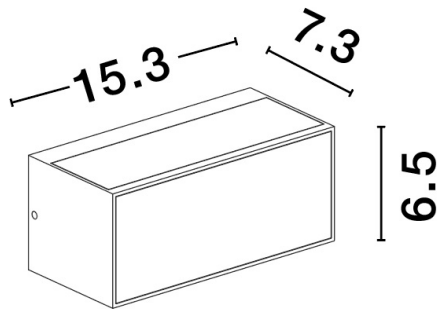

NOVA LUCE

PRODUCT DATASHEET

Version: 001

PRODUCT PHOTOGRAPH

GENERAL INFORMATION

Product Code	9030594
Collection	Outdoor
Product Category	Wall
Product Family	Inga
Mounting Location	Wall
Application Environment	Outdoor
Specifications	

DIMENSION & WEIGHT

LxWxH (cm)	L: 15,3 W: 7,3 H: 6,5
Cut out (cm)	N/A
Weight (Kgr)	0.67

TECHNICAL DRAWING

MATERIAL & COLOR

Product Color	Rust
Body Material	Aluminium & Glass

APPLICATION & MOUNTING

Ambient Working Temp.	Max 45 oC
Type of Protection	IP65
Dimmable	No
Type of Dimming (Optional)	N/A
Mounting type	Surface
Mounting Depth (cm)	N/A
Led Module Replaceable	No
Light Source	LED