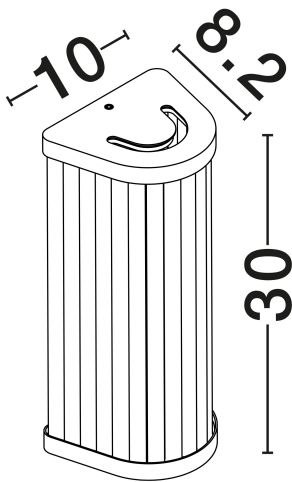

TECHNICAL DRAWING

GENERAL INFORMATION

Product Code	9215810
Collection	Indoor
Product Category	Wall
Product Family	Vitree
Mounting Location	Ceiling
Application Environment	Indoor
Specifications	N/A

DIMENSION & WEIGHT

LxWxH (cm)	L: 10 W: 8.2 H: 30
Cut Out (cm)	N/A
Weight (Kgr)	1.7

MATERIAL & COLOR

Product Color	Sandy Black
Body Material	Metal, Aluminium & Glass

APPLICATION & MOUNTING

Ambient Working Temp.	Max 45°C
Type of Protection	IP44
Dimmable	Yes
Type of Dimming	N/A
Mounting type	Surface
Mounting Depth (cm)	N/A
Led Module Replaceable	No
Light Source	LED

NOVA LUCE S.A

Schimatari Viotias
32009, Greece

+30 22620 58 121
+30 22620 56 743

info@novaluce.com
www.novaluce.com