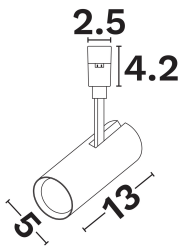

DIMENSION & WEIGHT

LxWxH (cm)	L:5 W:5 H:13 cm
Cut out (cm)	N/A
Weight (Kgr)	0,24

TECHNICAL DRAWING

MATERIAL & COLOR

Product Color	Black
Body Material	Aluminium
Cover Material	N/A

APPLICATION & MOUNTING

Ambient Working Temp.	45 C
Type of Protection	IP20
Protection Class IK	IK04
Dimmable	Yes
Type of Dimming (Optional)	Triac
Mounting type	Surface
Mounting Depth (cm)	Ceiling/Wall
Led Module Replaceable	No
Light Source	Led
Adjustable	Yes