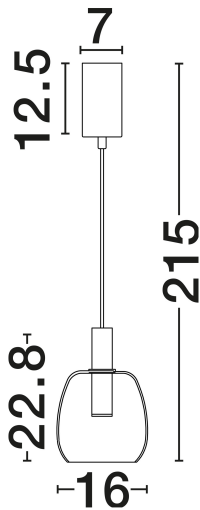

NOVA LUCE

PRODUCT DATASHEET

Version: 001

PRODUCT PHOTOGRAPH

TECHNICAL DRAWING

GENERAL INFORMATION

Product Code	9236390
Collection	Indoor
Product Category	Suspension
Product Family	Imatia
Mounting Location	Ceiling
Application Environment	Indoor
Specifications	N/A

DIMENSION & WEIGHT

LxWxH (cm)	D: 16 H: 215
Cut Out (cm)	N/A
Weight (Kgr)	1

MATERIAL & COLOR

Product Color	Smokey & Brass Gold
Body Material	Glass & Metal

APPLICATION & MOUNTING

Ambient Working Temp.	Max 45°C
Type of Protection	IP20
Dimmable	No
Type of Dimming	N/A
Mounting type	Surface
Mounting Depth (cm)	N/A
Led Module Replaceable	No
Light Source	LED

Power (Nominal)	7W
Input voltage (Nominal)	220-240V
Mains Frequency	50/60Hz

PHOTOMETRICAL DATA

Luminous Flux	192lm
Color Temperature	3000K
Light Color (Designation)	Warm White

WARRANTY

Warranty	3 Years
----------	----------------