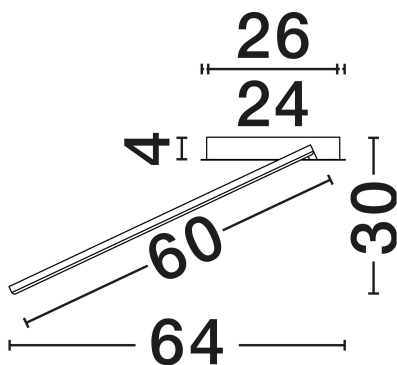

NOVA LUCE

PRODUCT DATASHEET

Version: 001

PRODUCT PHOTOGRAPH

GENERAL INFORMATION

Product Code	9248173
Collection	Indoor
Product Category	Ceiling
Product Family	Kiklos
Mounting Location	Ceiling
Application Environment	Indoor
Specifications	N/A

DIMENSION & WEIGHT

LxWxH (cm)	D: 64 W: 60 H: 30
Cut Out (cm)	N/A
Weight (Kgr)	1.15

MATERIAL & COLOR

Product Color	Sandy White
Body Material	Steel, Aluminium & Silicone

TECHNICAL DRAWING

APPLICATION & MOUNTING

+30 22620 58 121
+30 22620 56 743

info@novaluce.com
www.novaluce.com

NOVA LUCE

PRODUCT DATASHEET

Version: 001

ELECTRICAL DATA

Power (Nominal)	30W
Input voltage (Nominal)	220-240V
Mains Frequency	50/60Hz

PHOTOMETRICAL DATA