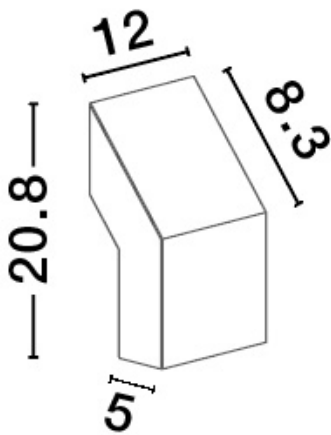

NOVA LUCE

PRODUCT DATASHEET

Version: 001

PRODUCT PHOTOGRAPH

GENERAL INFORMATION

Product Code	9020928
Collection	Outdoor
Product Category	Wall
Product Family	BRIGITTA
Mounting Location	Wall
Application Environment	Outdoor

DIMENSION & WEIGHT

LxWxH (cm)	L: 12 W: 15,5 H: 40
Cut out (cm)	N/A
Weight (Kgr)	0.7

MATERIAL & COLOR

Product Color	Black
Body Material	Aluminum-Acrylic

TECHNICAL DRAWING

APPLICATION & MOUNTING

Ambient Working Temp.	Max 40 oC
Type of Protection	IP65
Dimmable	No
Type of Dimming (Optional)	N/A
Mounting type	Surface
Mounting Depth (cm)	N/A
Led Module Replaceable	No
Light Source	LED

NOVA LUCE S.A

Schimatari Viotias
32009, Greece

+30 22620 58 121
+30 22620 56 743

info@novaluce.com
www.novaluce.com