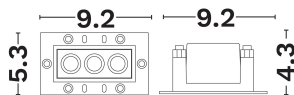

DIMENSION & WEIGHT

LxWxH (cm)	L:9.2 W:5.3 H:4.3
Cut out (cm)	7X3,1
Weight (Kgr)	N/A

TECHNICAL DRAWING

MATERIAL & COLOR

Product Color	White
Body Material	Aluminium
Cover Material	N/A

APPLICATION & MOUNTING

Ambient Working Temp.	45 C
Type of Protection	IP20
Protection Class IK	IK04
Dimmable	Yes
Type of Dimming (Optional)	Triac/Dali
Mounting type	Trimless
Mounting Depth (cm)	Ceiling
Led Module Replaceable	No
Light Source	Led
Adjustable	No

PHOTOMETRICAL DATA

Luminous Flux	310
Luminous Efficacy	51.7
Color Temperature	3000
Light Color (Designation)	Warm White
CRI	>90
SDCM	<3
Beam Angle	24
UGR	<12

LIFESPAN

Lifetime	50000
----------	--------------