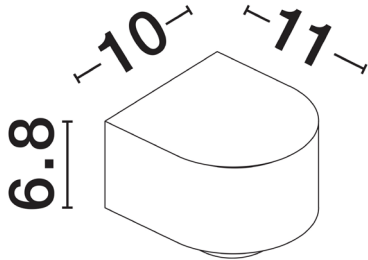

NOVA LUCE

PRODUCT DATASHEET

Version: 001

PRODUCT PHOTOGRAPH

GENERAL INFORMATION

Product Code	9030940
Collection	Outdoor
Product Category	Wall
Product Family	Opera
Mounting Location	Wall
Application Environment	Outdoor
Specifications	Antisalt Protection

DIMENSION & WEIGHT

LxWxH (cm)	L: 10 W: 11 H: 6,8
Cut out (cm)	N/A
Weight (Kgr)	0.75

TECHNICAL DRAWING

MATERIAL & COLOR

Product Color	Black
Body Material	Aluminium & Glass

APPLICATION & MOUNTING

Ambient Working Temp.	Max 45 oC
Type of Protection	IP54
Dimmable	No
Type of Dimming (Optional)	N/A
Mounting type	Surface
Mounting Depth (cm)	N/A
Led Module Replaceable	No
Light Source	LED

Power (Nominal)	6 W
Input voltage (Nominal)	220-240Vac
Mains Frequency	50/60Hz

PHOTOMETRICAL DATA

Luminous Flux	478 lm
Color Temperature	3000 K
Light Color (Designation)	Warm White

WARRANTY

Warranty	3 Years
----------	----------------