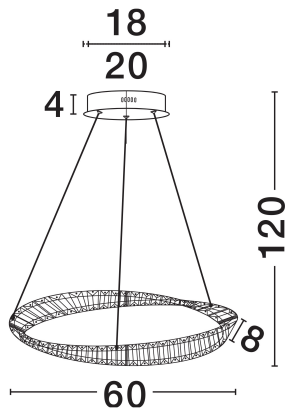

NOVA LUCE

PRODUCT DATASHEET

Version: 001

PRODUCT PHOTOGRAPH

TECHNICAL DRAWING

GENERAL INFORMATION

Product Code	9333061
Collection	Indoor
Product Category	Suspension
Product Family	Aurelia
Mounting Location	Wall
Application Environment	Indoor
Specifications	N/A

DIMENSION & WEIGHT

LxWxH (cm)	D: 60 H: 15
Cut Out (cm)	N/A
Weight (Kgr)	4.4

MATERIAL & COLOR

Product Color	Platinum Gold
Body Material	Metal & Crystal

APPLICATION & MOUNTING

Ambient Working Temp.	Max 45°C
Type of Protection	IP20
Dimmable	Yes
Type of Dimming	Triac
Mounting type	Surface
Mounting Depth (cm)	N/A
Led Module Replaceable	No
Light Source	LED

Power (Nominal)	36W
Input voltage (Nominal)	220-240V
Mains Frequency	50/60Hz

PHOTOMETRICAL DATA

Luminous Flux	1800lm
Color Temperature	3500K
Light Color (Designation)	Warm White

WARRANTY

Warranty	3 Years
----------	----------------