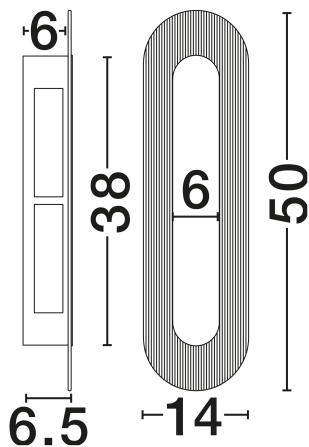

NOVA LUCE

PRODUCT DATASHEET

Version: 001

PRODUCT PHOTOGRAPH

TECHNICAL DRAWING

GENERAL INFORMATION

Product Code	9236419
Collection	Indoor
Product Category	Table
Product Family	Vetrio
Mounting Location	Table
Application Environment	Indoor
Specifications	N/A

DIMENSION & WEIGHT

LxWxH (cm)	L: 14 W: 6.5 H: 50
Cut Out (cm)	N/A
Weight (Kgr)	1.7

MATERIAL & COLOR

Product Color	Brass Gold & Clear
Body Material	Metal & Glass

APPLICATION & MOUNTING

Ambient Working Temp.	Max 45°C
Type of Protection	IP20
Dimmable	No
Type of Dimming	N/A
Mounting type	Surface
Mounting Depth (cm)	N/A
Led Module Replaceable	No
Light Source	LED

Power (Nominal)	12W
Input voltage (Nominal)	220-240V
Mains Frequency	50/60Hz

PHOTOMETRICAL DATA

Luminous Flux	555lm
Color Temperature	3000K
Light Color (Designation)	Warm White

WARRANTY

Warranty	3 Years
----------	----------------