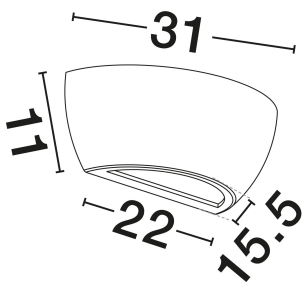

NOVA LUCE

PRODUCT DATASHEET

Version: 001

PRODUCT PHOTOGRAPH

GENERAL INFORMATION

Product Code	9540400
Collection	Indoor
Product Category	Wall
Product Family	Alivio
Mounting Location	Wall
Application Environment	Indoor
Specifications	N/A

DIMENSION & WEIGHT

LxWxH (cm)	L: 31 W: 15.5 H: 11
Cut Out (cm)	N/A
Weight (Kgr)	1.48

MATERIAL & COLOR

Product Color	Sandy White
Body Material	Gypsum

TECHNICAL DRAWING

APPLICATION & MOUNTING

Ambient Working Temp.	Max 45°C
Type of Protection	IP20
Dimmable	Yes
Type of Dimming	N/A
Mounting type	Surface
Mounting Depth (cm)	N/A
Led Module Replaceable	Yes
Light Source	E14