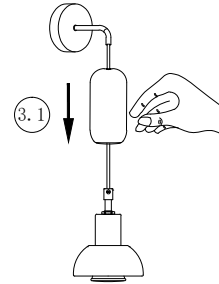

NOVA LUCE

9236219 9236220
9236221

1

Turn off the general switch

2

Loose the cord anchorage & let more Cable out to inset the bulb

3

Adjust the cable length

4

Lock the cord anchorage

5

Drill holes & apply plastic anchors With screws

6

Connect the wires

7

Apply the side screws