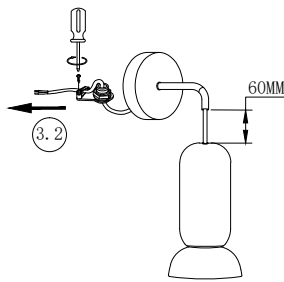

NOVA LUCE

9236219 9236220
9236221

1

Turn off the general switch

2

Loose the cord anchorage & let more Cable out to inset the bulb

3

Adjust the cable length

4

Lock the cord anchorage

5

Drill holes & apply plastic anchors With screws

6

Connect the wires

7

Apply the side screws