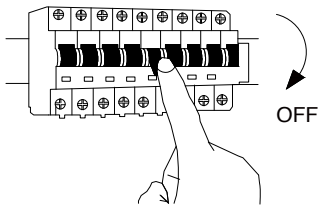

NOVA LUCE

9236219 9236220
9236221

1

Turn off the general switch

2

Loose the cord anchorage & let more Cable out to inset the bulb

3

Adjust the cable length

4

Lock the cord anchorage

5

Drill holes & apply plastic anchors With screws

6

Connect the wires

7

Apply the side screws