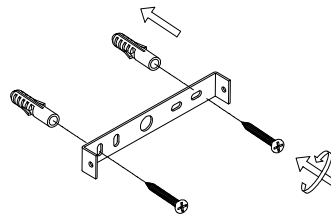

NOVA LUCE

9236219 9236220
9236221

1

Turn off the general switch

2

Loose the cord anchorage & let more Cable out to inset the bulb

3

Adjust the cable length

4

Lock the cord anchorage

5

Drill holes & apply plastic anchors With screws

6

Connect the wires

7

Apply the side screws