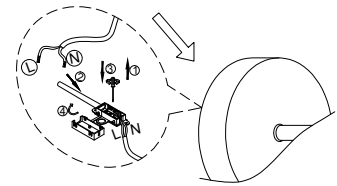

NOVA LUCE

9236219 9236220
9236221

1

Turn off the general switch

2

Loose the cord anchorage & let more Cable out to inset the bulb

3

Adjust the cable length

4

Lock the cord anchorage

5

Drill holes & apply plastic anchors With screws

6

Connect the wires

7

Apply the side screws