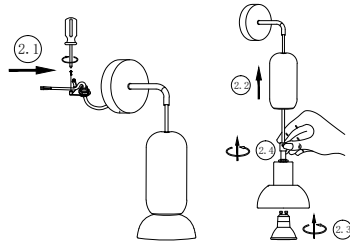

NOVA LUCE

9236219 9236220
9236221

1

Turn off the general switch

2

Loose the cord anchorage & let more Cable out to inset the bulb

3

Adjust the cable length

4

Lock the cord anchorage

5

Drill holes & apply plastic anchors With screws

6

Connect the wires

7

Apply the side screws