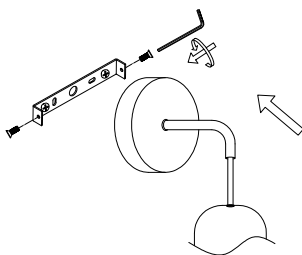

NOVA LUCE

9236219 9236220
9236221

1

Turn off the general switch

2

Loose the cord anchorage & let more Cable out to inset the bulb

3

Adjust the cable length

4

Lock the cord anchorage

5

Drill holes & apply plastic anchors With screws

6

Connect the wires

7

Apply the side screws

8

Turn on the general switch