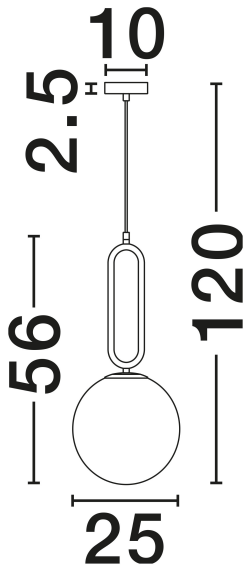

TECHNICAL DRAWING

GENERAL INFORMATION

Product Code	9191252
Collection	Indoor
Product Category	Suspension
Product Family	Grus
Mounting Location	Ceiling
Application Environment	Indoor
Specifications	N/A

DIMENSION & WEIGHT

LxWxH (cm)	D: 25 H: 120
Cut Out (cm)	N/A
Weight (Kgr)	1.3

MATERIAL & COLOR

Product Color	Opal & Matt Black
Body Material	Glass & Metal

APPLICATION & MOUNTING

Ambient Working Temp.	Max 45°C
Type of Protection	IP20
Dimmable	Yes
Type of Dimming	N/A
Mounting type	Surface
Mounting Depth (cm)	N/A
Led Module Replaceable	Yes
Light Source	?27

NOVA LUCE S.A

Schimatari Viotias
32009, Greece

+30 22620 58 121
+30 22620 56 743

info@novaluce.com
www.novaluce.com