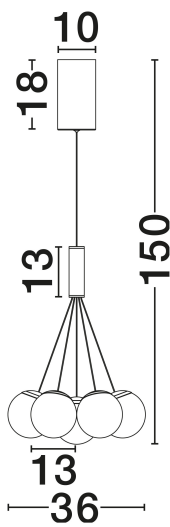

NOVA LUCE

PRODUCT DATASHEET

Version: 001

PRODUCT PHOTOGRAPH

TECHNICAL DRAWING

GENERAL INFORMATION

Product Code	9061433
Collection	Indoor
Product Category	Suspension
Product Family	Nuvole
Mounting Location	Ceiling
Application Environment	Indoor
Specifications	N/A

DIMENSION & WEIGHT

LxWxH (cm)	D: 36 H: 173.4
Cut Out (cm)	N/A
Weight (Kgr)	3

MATERIAL & COLOR

Product Color	Opal & Sandy Black
Body Material	Glass & Aluminium

APPLICATION & MOUNTING

Ambient Working Temp.	Max 45°C
Type of Protection	IP20
Dimmable	Yes
Type of Dimming	Triac
Mounting type	Surface
Mounting Depth (cm)	N/A
Led Module Replaceable	No
Light Source	LED

Power (Nominal)	49W
Input voltage (Nominal)	220-240V
Mains Frequency	50/60Hz

PHOTOMETRICAL DATA

Luminous Flux	2240lm
Color Temperature	3000K
Light Color (Designation)	Warm White

WARRANTY

Warranty	3 Years
----------	----------------