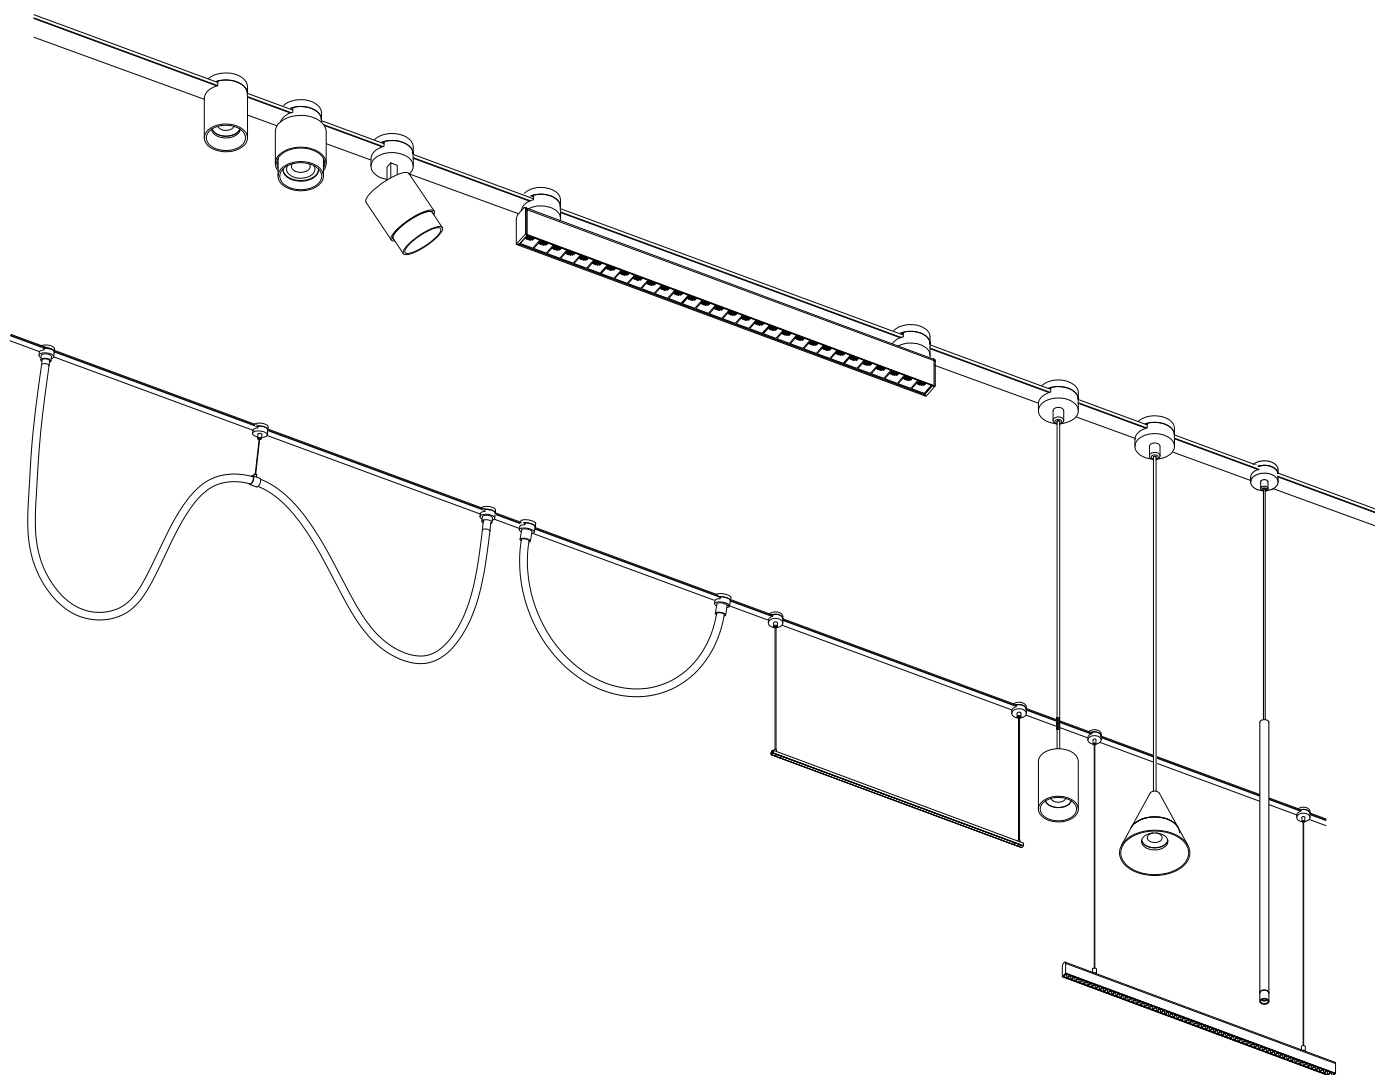

# NOVA LUCE

9009059

Example of module light installation

1. Open the upper cover

2. Install on the track