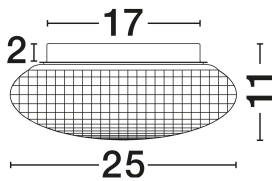

TECHNICAL DRAWING

APPLICATION & MOUNTING

Ambient Working Temp.	Max 45°C
Type of Protection	IP44
Dimmable	Yes
Type of Dimming	N/A
Mounting type	Surface
Mounting Depth (cm)	N/A
Led Module Replaceable	Yes
Light Source	E27

NOVA LUCE S.A

Schimatari Viotias
32009, Greece

+30 22620 58 121
+30 22620 56 743

info@novaluce.com
www.novaluce.com