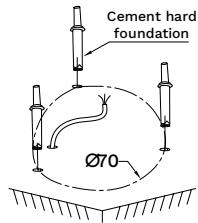

# NOVA LUCE

9540241 9540242  
9540271 9540272

1

Turn off the general switch

2

Drill holes & apply cement hard foundation

3

Apply the screw nuts

4

Connect the wires

5

Apply the side screws

5

Turn on the general switch