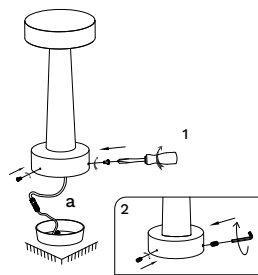

# NOVA LUCE

9540241 9540242  
9540271 9540272

1

Turn off the general switch

2

Drill holes & apply cement hard foundation

3

Apply the screw nuts

4

Connect the wires

5

Apply the side screws

5

Turn on the general switch