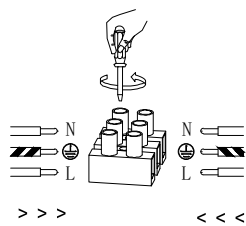

# NOVA LUCE

9540241 9540242  
9540271 9540272

1

Turn off the general switch

2

Drill holes & apply cement hard foundation

3

Apply the screw nuts

4

Connect the wires

5

Apply the side screws

5

Turn on the general switch