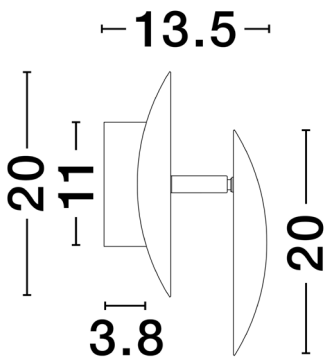

NOVA LUCE

PRODUCT DATASHEET

Version: 001

PRODUCT PHOTOGRAPH

TECHNICAL DRAWING

GENERAL INFORMATION

| | |
|-------------------------|------------|
| Product Code | 9006080 |
| Collection | Decorative |
| Product Category | Wall |
| Product Family | Solei |
| Mounting Location | Wall |
| Application Environment | Indoor |
| Specifications | |

DIMENSION & WEIGHT

| | |
|--------------|------------------|
| LxWxH (cm) | D:20 W:13.5 H:20 |
| Cut out (cm) | N/A |
| Weight (Kgr) | 0.7 |

MATERIAL & COLOR

| | |
|---------------|-----------|
| Product Color | Black |
| Body Material | Aluminium |

| | |
|-------------------------|-------------------|
| Power (Nominal) | 6 W |
| Input voltage (Nominal) | 220-240Vac |
| Mains Frequency | 50/60Hz |

PHOTOMETRICAL DATA

| | |
|---------------------------|-------------------|
| Luminous Flux | 420 lm |
| Color Temperature | 3000K |
| Light Color (Designation) | Warm White |