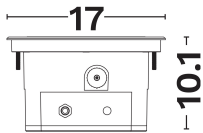

MATERIAL & COLOR

Product Color	Silver
Body Material	Stainless Steel 316
Cover Material	N/A

APPLICATION & MOUNTING

Ambient Working Temp.	45 C
Type of Protection	IP67
Protection Class IK	IK10
Dimmable	N/A
Type of Dimming (Optional)	N/A
Mounting type	Surface
Mounting Depth (cm)	Ground
Led Module Replaceable	No
Light Source	Led
Adjustable	Yes

COMPATIBLE WITH

— On/Off Driver: N/A

— Triac Driver: N/A

— Dali Driver: N/A

NOVA LUCE S.A

Schimatari Viotias
32009, Greece

+30 22620 58 121
+30 22620 56 743

info@novaluce.com
www.novaluce.com