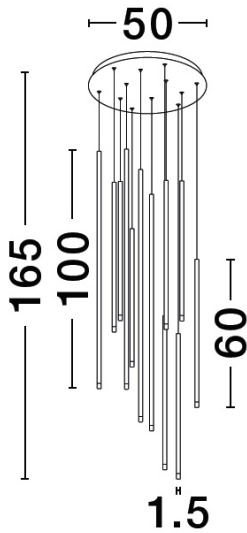

NOVA LUCE

PRODUCT DATASHEET

Version: 001

PRODUCT PHOTOGRAPH

TECHNICAL DRAWING

GENERAL INFORMATION

Product Code	9081801
Collection	Decorative
Product Category	Suspension
Product Family	Elettra
Mounting Location	Ceiling
Application Environment	Indoor

DIMENSION & WEIGHT

LxWxH (cm)	D: 50 H: 165
Cut out (cm)	N/A
Weight (Kgr)	6.3

MATERIAL & COLOR

Product Color	Sandy Black
Body Material	Aluminium

APPLICATION & MOUNTING

Ambient Working Temp.	Max 45 oC
Type of Protection	IP20
Dimmable	Yes
Type of Dimming (Optional)	Triac
Mounting type	Ceiling
Mounting Depth (cm)	N/A
Led Module Replaceable	No
Light Source	LED

Power (Nominal)	60W
Input voltage (Nominal)	220-240Vac
Mains Frequency	50/60Hz

PHOTOMETRICAL DATA

Luminous Flux	2344 lm
Color Temperature	3000K
Light Color (Designation)	Warm White

WARRANTY

Warranty	3 Years
----------	----------------