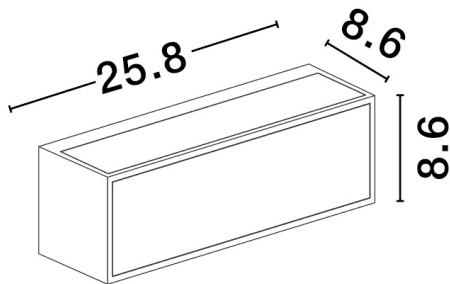

NOVA LUCE

PRODUCT DATASHEET

Version: 001

PRODUCT PHOTOGRAPH

TECHNICAL DRAWING

GENERAL INFORMATION

Product Code	9030585
Collection	Outdoor
Product Category	Wall
Product Family	Brown
Mounting Location	Wall
Application Environment	Outdoor
Specifications	Solar with light sensor

DIMENSION & WEIGHT

LxWxH (cm)	L: 25,8 W: 8,6 H: 8,6
Cut out (cm)	N/A
Weight (Kgr)	1.08

MATERIAL & COLOR

Product Color	White
Body Material	Aluminium & Glass

APPLICATION & MOUNTING

Ambient Working Temp.	Max 45 oC
Type of Protection	IP65
Dimmable	No
Type of Dimming (Optional)	N/A
Mounting type	Surface
Mounting Depth (cm)	N/A
Led Module Replaceable	No
Light Source	LED