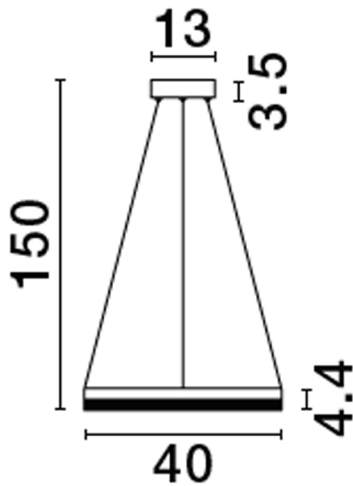

NOVA LUCE

PRODUCT DATASHEET

Version: 001

PRODUCT PHOTOGRAPH

TECHNICAL DRAWING

GENERAL INFORMATION

Product Code	9530226
Collection	Decorative
Product Category	Suspension
Product Family	Adria
Mounting Location	Ceiling
Application Environment	Indoor

DIMENSION & WEIGHT

LxWxH (cm)	D: 40 H: 150
Cut out (cm)	N/A
Weight (Kgr)	0.9

MATERIAL & COLOR

Product Color	Brass Gold
Body Material	Aluminium

APPLICATION & MOUNTING

Ambient Working Temp.	Max 45 oC
Type of Protection	IP20
Dimmable	Yes
Type of Dimming (Optional)	Triac
Mounting type	Ceiling
Mounting Depth (cm)	N/A
Led Module Replaceable	No
Light Source	LED

Power (Nominal)	23W
Input voltage (Nominal)	220-240Vac
Mains Frequency	50/60Hz

PHOTOMETRICAL DATA

Luminous Flux	2521 lm
Color Temperature	3000K
Light Color (Designation)	Warm White

WARRANTY

Warranty	3 Years
----------	----------------