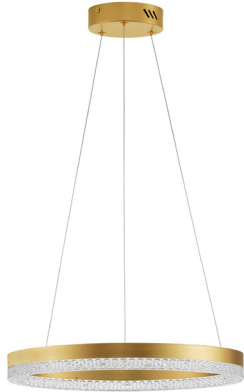

NOVA LUCE

PRODUCT DATASHEET

Version: 001

PRODUCT PHOTOGRAPH

TECHNICAL DRAWING

GENERAL INFORMATION

Product Code	9530226
Collection	Decorative
Product Category	Suspension
Product Family	Adria
Mounting Location	Ceiling
Application Environment	Indoor

DIMENSION & WEIGHT

LxWxH (cm)	D: 40 H: 150
Cut out (cm)	N/A
Weight (Kgr)	0.9

MATERIAL & COLOR

Product Color	Brass Gold
Body Material	Aluminium

APPLICATION & MOUNTING

Ambient Working Temp.	Max 45 oC
Type of Protection	IP20
Dimmable	Yes
Type of Dimming (Optional)	Triac
Mounting type	Ceiling
Mounting Depth (cm)	N/A
Led Module Replaceable	No
Light Source	LED

Power (Nominal)	23W
Input voltage (Nominal)	220-240Vac
Mains Frequency	50/60Hz

PHOTOMETRICAL DATA

Luminous Flux	2521 lm
Color Temperature	3000K
Light Color (Designation)	Warm White

WARRANTY

Warranty	3 Years
----------	----------------