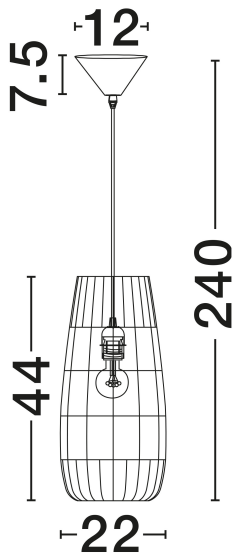

NOVA LUCE

PRODUCT DATASHEET

Version: 001

PRODUCT PHOTOGRAPH

TECHNICAL DRAWING

GENERAL INFORMATION

Product Code	9586631
Collection	Indoor
Product Category	Suspension
Product Family	Riu
Mounting Location	Ceiling
Application Environment	Indoor
Specifications	N/A

DIMENSION & WEIGHT

LxWxH (cm)	D: 22 H: 240
Cut Out (cm)	N/A
Weight (Kgr)	0.98

MATERIAL & COLOR

Product Color	Natural & Sandy Black
Body Material	Rattan & Steel

APPLICATION & MOUNTING

Ambient Working Temp.	Max 45°C
Type of Protection	IP20
Dimmable	Yes
Type of Dimming	N/A
Mounting type	Surface
Mounting Depth (cm)	N/A
Led Module Replaceable	Yes
Light Source	E27

Power (Nominal)	1x12W
Input voltage (Nominal)	100-240V
Mains Frequency	50/60Hz

PHOTOMETRICAL DATA

Luminous Flux	N/A
Color Temperature	N/A
Light Color (Designation)	N/A

WARRANTY

Warranty	3 Years
----------	----------------