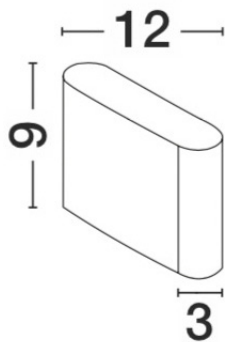

GENERAL INFORMATION

Product Code	740402
Collection	Outdoor
Product Category	Wall
Product Family	SOHO
Mounting Location	Wall
Application Environment	Outdoor

DIMENSION & WEIGHT

LxWxH (cm)	L: 12 W: 3 H: 9
Cut out (cm)	N/A
Weight (Kgr)	0.3

MATERIAL & COLOR

Product Color	White
Body Material	Aluminium&-Glass

APPLICATION & MOUNTING

Ambient Working Temp.	Max 40 oC
Type of Protection	IP54
Dimmable	No
Type of Dimming (Optional)	N/A
Mounting type	Surface
Mounting Depth (cm)	N/A
Led Module Replaceable	No
Light Source	LED

NOVA LUCE S.A

Schimatari Viotias
32009, Greece

+30 22620 58 121
+30 22620 56 743

info@novaluce.com
www.novaluce.com