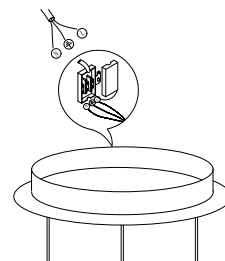

NOVA LUCE

9214164

1

Turn off the general switch

2

Drill holes & apply plastic anchors
With screws

3

Connect the wires

4

Apply the bottom nuts

5

Apply the glass in to place

6

Turn on the general switch