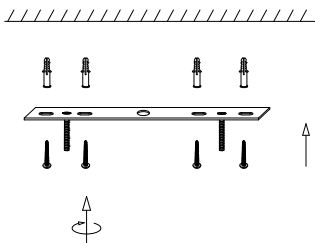

NOVA LUCE

9214164

1

Turn off the general switch

2

Drill holes & apply plastic anchors
With screws

3

Connect the wires

4

Apply the bottom nuts

5

Apply the glass in to place

6

Turn on the general switch