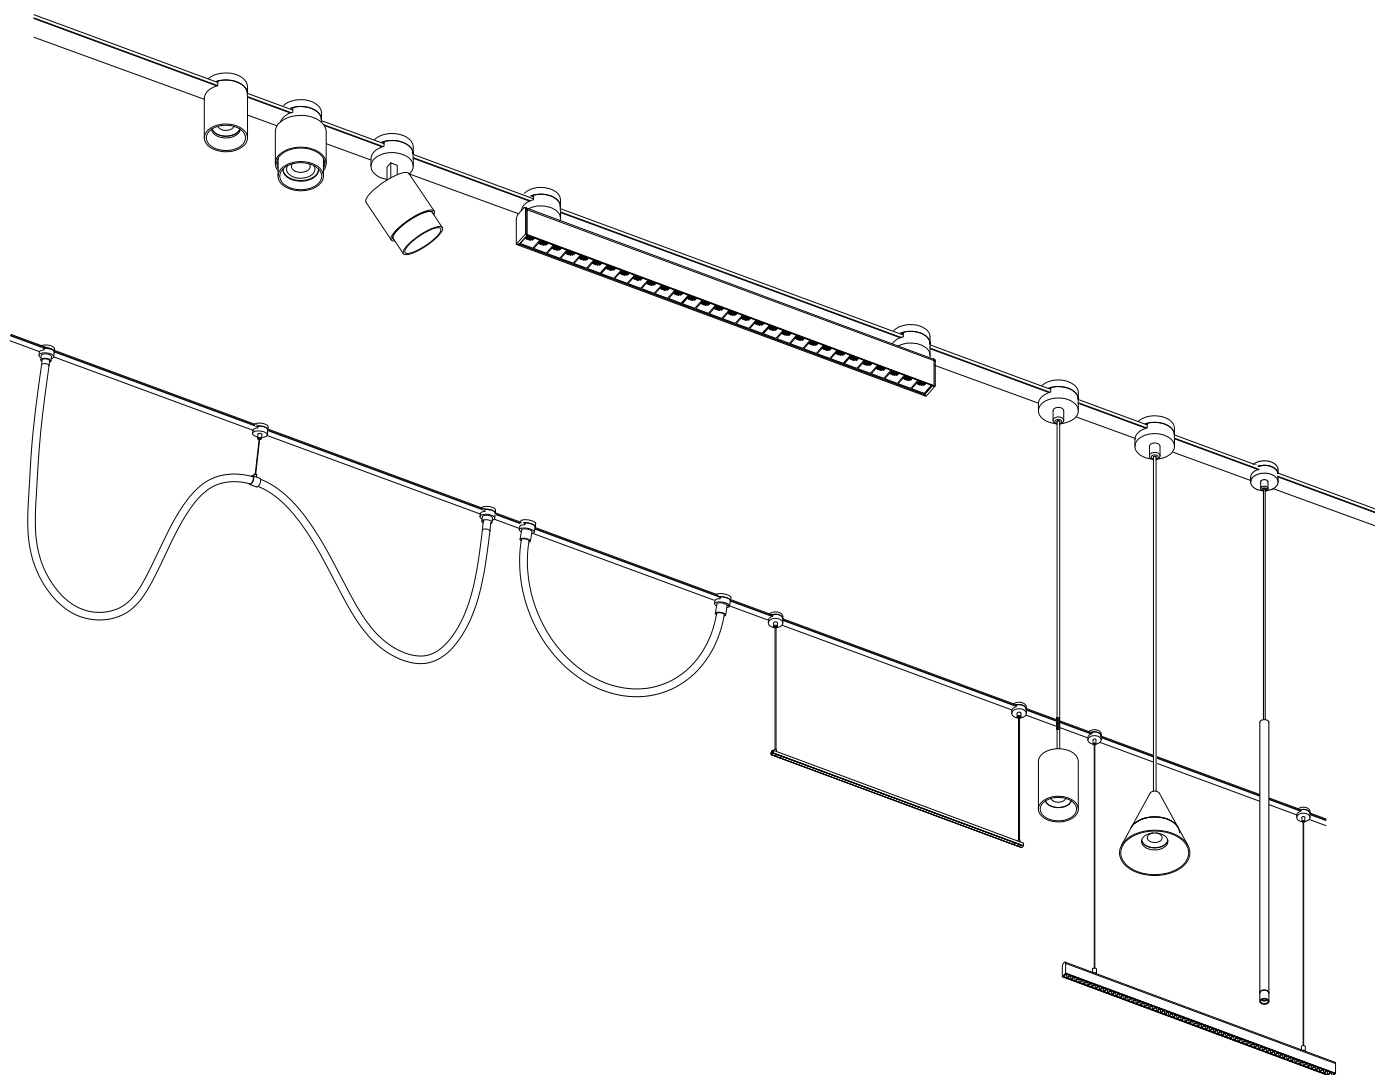

# NOVA LUCE

9009047

Example of module light installation

1. Open the upper cover

2. Install on the track