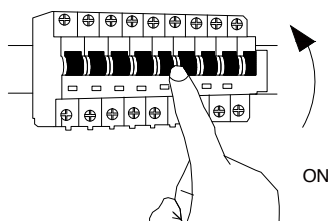

NOVA LUCE

9124111

1

Turn off the general switch

2

The Location diagram used
For ceiling

3

Drill holes apply plastic
Anchors with screws

4

Apply the nuts

5

Drill holes apply plastic
Anchors with screws

6

Apply the nuts

7

Connect the wires & Apply
Side screws

8

Turn on the general switch