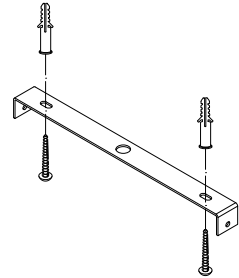

NOVA LUCE

9124111

1

Turn off the general switch

2

The Location diagram used
For ceiling

3

Drill holes apply plastic
Anchors with screws

4

Apply the nuts

5

Drill holes apply plastic
Anchors with screws

6

Apply the nuts

7

Connect the wires & Apply
Side screws