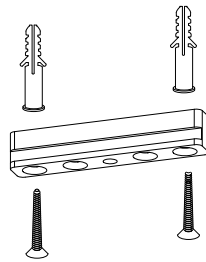

NOVA LUCE

9124111

1

Turn off the general switch

2

The Location diagram used
For ceiling

3

Drill holes apply plastic
Anchors with screws

4

Apply the nuts

5

Drill holes apply plastic
Anchors with screws

6

Apply the nuts

7

Connect the wires & Apply
Side screws