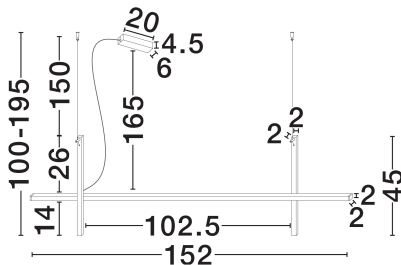

NOVA LUCE

PRODUCT DATASHEET

Version: 001

PRODUCT PHOTOGRAPH

GENERAL INFORMATION

Product Code	9003011
Collection	Indoor
Product Category	Suspension
Product Family	Looma
Mounting Location	Wall
Application Environment	Indoor
Specifications	N/A

DIMENSION & WEIGHT

LxWxH (cm)	L: 152 H: 100-230
Cut Out (cm)	N/A
Weight (Kgr)	1.6

MATERIAL & COLOR

Product Color	Sandy Black
Body Material	Aluminium & Acrylic

TECHNICAL DRAWING

APPLICATION & MOUNTING

Ambient Working Temp.	Max 45°C
Type of Protection	IP20
Dimmable	No
Type of Dimming	N/A
Mounting type	Surface
Mounting Depth (cm)	N/A
Led Module Replaceable	No
Light Source	LED

Power (Nominal)	30W
Input voltage (Nominal)	220-240V
Mains Frequency	50/60Hz

PHOTOMETRICAL DATA

Luminous Flux	1569lm
Color Temperature	3000K
Light Color (Designation)	Warm White

WARRANTY

Warranty	3 Years
----------	----------------