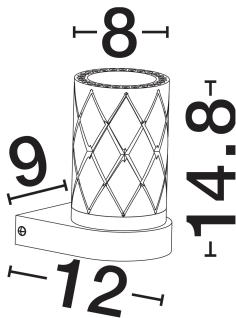

NOVA LUCE

PRODUCT DATASHEET

Version: 001

PRODUCT PHOTOGRAPH

GENERAL INFORMATION

Product Code	9190205
Collection	Indoor
Product Category	Wall
Product Family	Phos
Mounting Location	Wall
Application Environment	Indoor
Specifications	N/A

DIMENSION & WEIGHT

LxWxH (cm)	D: 9 W: 12 H: 14.8
Cut Out (cm)	N/A
Weight (Kgr)	0.59

MATERIAL & COLOR

Product Color	Brass Gold
Body Material	Steel, Aluminium & Acrylic

TECHNICAL DRAWING

APPLICATION & MOUNTING

Ambient Working Temp.	Max 45°C
Type of Protection	IP20
Dimmable	No
Type of Dimming	N/A
Mounting type	Surface
Mounting Depth (cm)	N/A
Led Module Replaceable	No
Light Source	LED

NOVA LUCE S.A

Schimatari Viotias
32009, Greece

+30 22620 58 121
+30 22620 56 743

info@novaluce.com
www.novaluce.com

NOVA LUCE

PRODUCT DATASHEET

Version: 001

ELECTRICAL DATA

Power (Nominal)	6W
Input voltage (Nominal)	220-240V
Mains Frequency	50/60Hz

PHOTOMETRICAL DATA